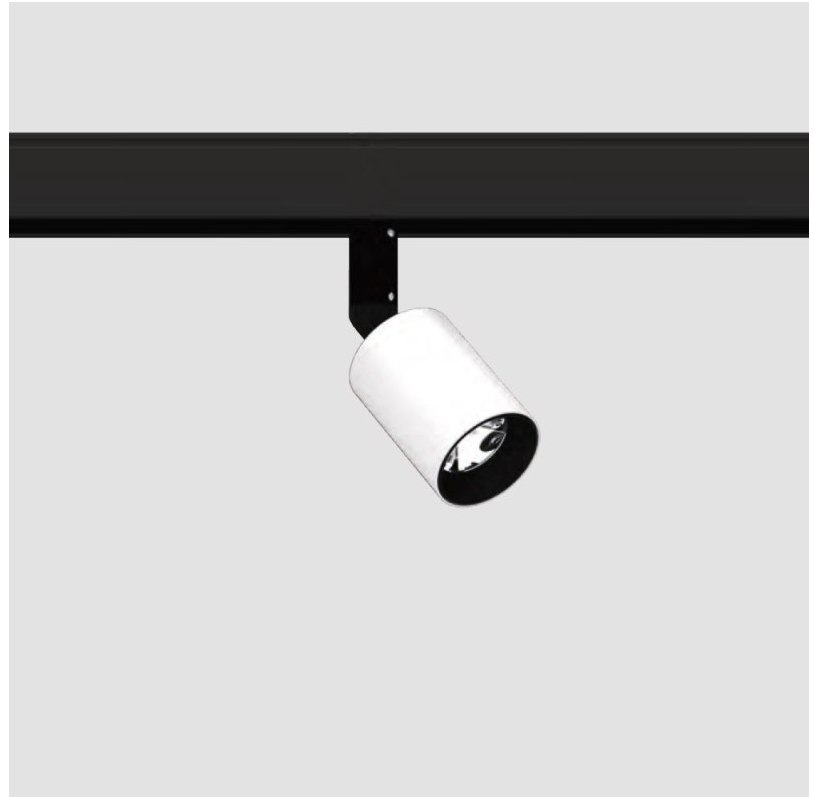

1. To build a product code in our configurator select the specify button on the base model # product page
2. To build a manual product code on this datasheet choose from the options listed below in blue font and add the suffix to the base model #

GENERAL

Series: Centriq
Subseries: Centriq for Clicktrack
Brand: Prolight
Division: Architectural
Mounting Type: Track
Mounting Location: Ceiling
Subcategory: Spots

PHYSICAL

Shape: Cylinder
Diameter (mm): 30
Diameter (in): 1 3/16
Length (mm): 170
Length (in): 6 11/16
Height (mm): 74
Height (in): 2 15/16
Light Distribution: Adjustable / Direct
Fixture Finish: SSR / BKV / CWI / CRY / HAB / UFT / ITA / RUA / FTG / MYG / LOD / PUS / FRO / FUP / KIA / POP / BLS / SPG / MEY / GOH / GUM / CHC / COM / ABZ / JAG / OBR / MOS / ROR
Fixture Material: Aluminum

ELECTRICAL

Lamp Type: LED (Zhaga Standard)
Input Wattage (W): 4
Total Output Wattage (W): 3.6
Dimming: Non-Dimmable
Driver Included: No
Driver Location: Remote
Driver Type: Constant Voltage - Universal
Driver Class: Class 2
Input Voltage (V): 48
Constant Current (mA): 340
Upon Request: 0-10Vdc dimming / DALI dimming

LED

Number of LEDs: 1
Color Temperature (°K): 2700 / 3000 / 4000
Max. Delivered Lumen (lm): 260 / 270 / 290
CRI: >90 CRI

OPTICAL

Optic°: 24 / 32
Adjustability: Rotational 360°; Tilt 90° (±45°)

RATINGS AND CERTIFICATIONS

Certified By: Certified for North American Standards
IP rating: IP20