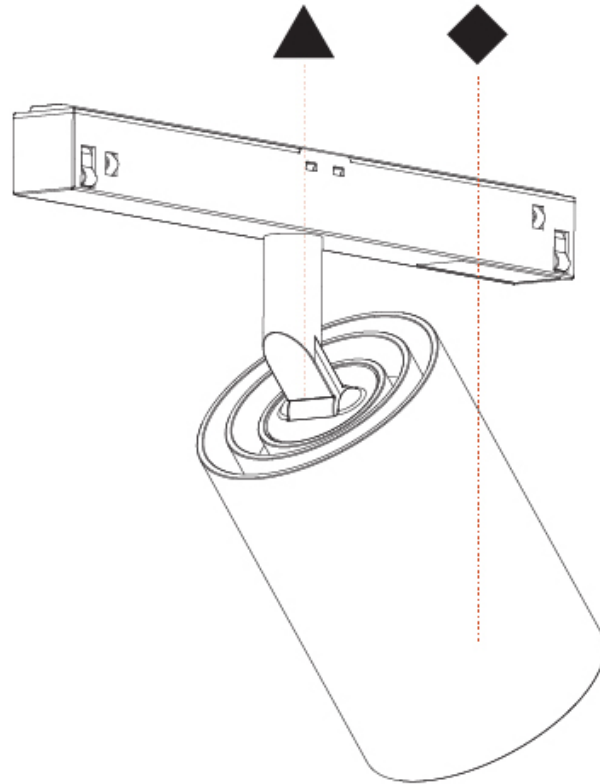

CENTRIQ FOR CLICKTRACK TRACK

A3T109-

PROJECT

TYPE

SPECIFIER

QUANTITY

DATE

A