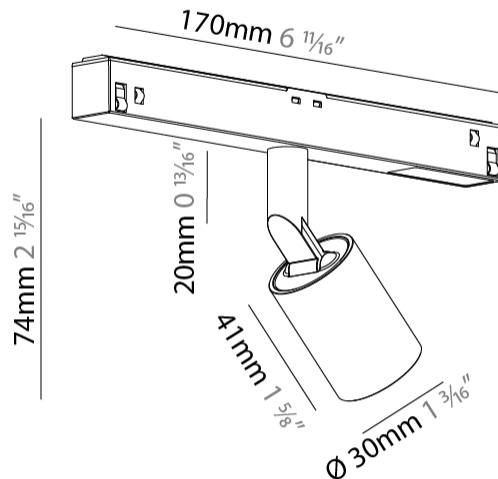

1. To build a product code in our configurator select the specify button on the base model # product page
2. To build a manual product code on this datasheet choose from the options listed below in blue font and add the suffix to the base model #

GENERAL

Series: Centriq
Subseries: Centriq for Clicktrack
Brand: Prolight
Division: Architectural
Mounting Type: Track
Mounting Location: Ceiling
Subcategory: Spots

PHYSICAL

Shape: Cylinder
Diameter (mm): 30
Diameter (in): 1 3/16
Length (mm): 170
Length (in): 6 11/16
Height (mm): 74
Height (in): 2 15/16
Light Distribution: Adjustable / Direct
Fixture Finish: SSR / BKV / CWI / CRY / HAB / UFT / ITA / RUA / FTG / MYG / LOD / PUS / FRO / FUP / KIA / POP / BLS / SPG / MEY / GOH / GUM / CHC / COM / ABZ / JAG / OBR / MOS / ROR
Fixture Material: Aluminum

ELECTRICAL

Lamp Type: LED (Zhaga Standard)
Input Wattage (W): 4
Total Output Wattage (W): 3.6
Dimming: Non-Dimmable
Driver Included: No
Driver Location: Remote
Driver Type: Constant Voltage - Universal
Driver Class: Class 2
Input Voltage (V): 48
Constant Current (mA): 340
Upon Request: 0-10Vdc dimming / DALI dimming

LED

Number of LEDs: 1
Color Temperature (°K): 2700 / 3000 / 4000
Max. Delivered Lumen (lm): 260 / 270 / 290
CRI: >90 CRI

OPTICAL

Optic°: 24 / 32
Adjustability: Rotational 360°; Tilt 90° (±45°)

RATINGS AND CERTIFICATIONS

Certified By: Certified for North American Standards
IP rating: IP20