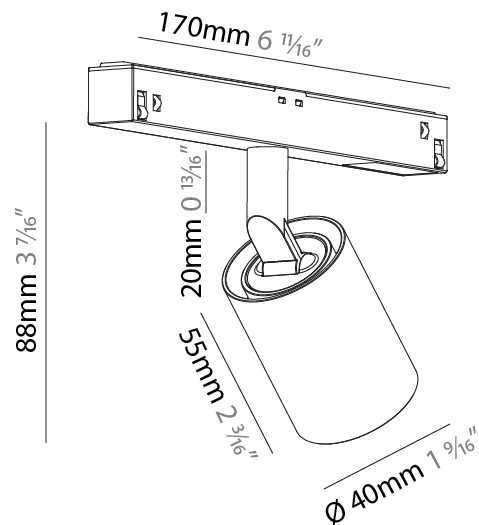

1. To build a product code in our configurator select the specify button on the base model # product page
2. To build a manual product code on this datasheet choose from the options listed below in blue font and add the suffix to the base model #

GENERAL

Series: Centriq
Subseries: Centriq for Clicktrack
Brand: Prolicht
Division: Architectural
Mounting Type: Track
Mounting Location: Ceiling
Subcategory: Spots

PHYSICAL

Shape: Cylinder
Diameter (mm): 40
Diameter (in): 1 9/16
Length (mm): 170
Length (in): 6 1/16
Height (mm): 88
Height (in): 3 7/16
Light Distribution: Adjustable / Direct
Fixture Finish: SSR / BKV / CWI / CRY / HAB / UFT / ITA / RUA / FTG / MYG / LOD / PUS / FRO / FUP / KIA / POP / BLS / SPG / MEY / GOH / GUM / CHC / COM / ABZ / JAG / OBR / MOS / ROR
Fixture Material: Aluminum

ELECTRICAL

Lamp Type: LED (Zhaga Standard)
Input Wattage (W): 6
Total Output Wattage (W): 5.4
Dimming: Non-Dimmable
Driver Included: No
Driver Location: Remote
Driver Type: Constant Voltage - Universal
Driver Class: Class 2
Input Voltage (V): 48
Constant Current (MA): 490
Upon Request: 0-10Vdc dimming / DALI dimming

LED

Number of LEDs: 1
Color Temperature (°K): 2700 / 3000 / 4000
Max. Delivered Lumen (lm): 360 / 390 / 420
CRI: >90 CRI

OPTICAL

Reflector°: 10
Adjustability: Rotational 360°; Tilt 90° (±45°)

RATINGS AND CERTIFICATIONS

Certified By: Certified for North American Standards
IP rating: IP20